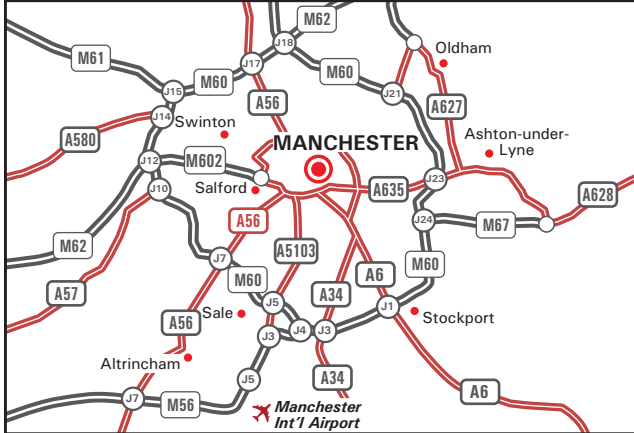

31 Booth St
Manchester M2 4AF
Tel: 0161 376 7579
www.mattioliwoods.com

Office location

- Our office is located on Booth Street in Manchester City centre a short walk from Albert Square and the Town Hall.

Metrolink

- St Peter's Square metrolink station is a short walk from our offices.
- Services run from Piccadilly and Victoria Stations.

Car Parks

- NCP Car Park is located at King Street West M3 2WY - 554 spaces.
- NCP Car Park located at Manchester Arndale M4 1AZ - 1383 spaces - entrance via High Street.
- NCP Car Park Manchester Central - M2 3GX - 720 spaces.
- NCP Manchester Gt Northern Warehouse 1 - M3 4EE - 519 spaces.

Metroshuttle Bus

- Within the city centre, Metroshuttle provides a free 'hop on, hop off' service linking all of the main rail stations, shopping districts and business areas.
- There are three services which operate on circular routes.
- Visit www.tfgm.com/public-transport/bus/metroshuttle for further details.

Train

- There are three main stations in the city centre: Piccadilly, Oxford Road and Victoria. All 3 stations are within walking distance of the office.

By Air

- Manchester International airport is connected to the City Centre by rail to Manchester Piccadilly and Manchester Oxford Road Stations, and by Metrolink to the St Peter's Square stop.