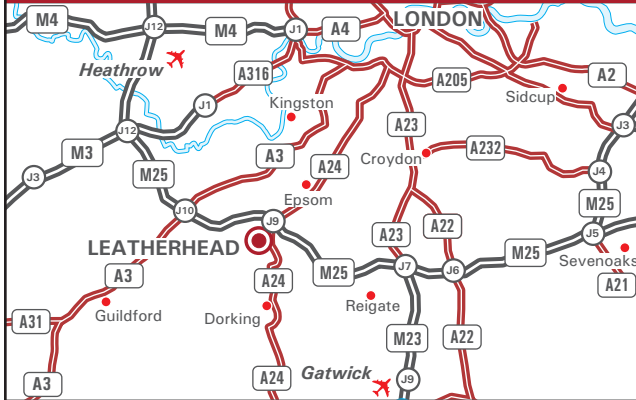

Mattioli Woods plc

Q3, The Square
Randalls Way
Leatherhead, Surrey KT22 7TW
Tel: 020 8936 3970
www.mattioliwoods.com

From M25 Clockwise

- Leave the M25 at Junction 9.
- At roundabout take second exit (signposted A245 Cobham).
- Stay on this road and, as you join the one way system, stay in the right hand lane.
- Follow the system around, then move over to the left hand lane, turning left into Randalls Road.
- Turn right onto Randalls Way
- Our office is located on the right hand side (see inset).

From M25 Anti-Clockwise

- Leave the M25 at Junction 9.
- Take the first exit off the roundabout onto the A244 - Oxshott Road.
- Turn left at the next roundabout onto Oaklawn Road and continue to the end of the road.
- Turn left onto the A245 - Randalls Road, towards Leatherhead Town Centre.
- Turn left onto Randalls Way
- Our office is located on the right hand side (see inset).

Parking

- Car parking is available to the front of the building.

By Train

- Leatherhead is served by trains from London Waterloo, Guildford, Dorking, London Victoria, Epsom, Horsham and Wimbledon.